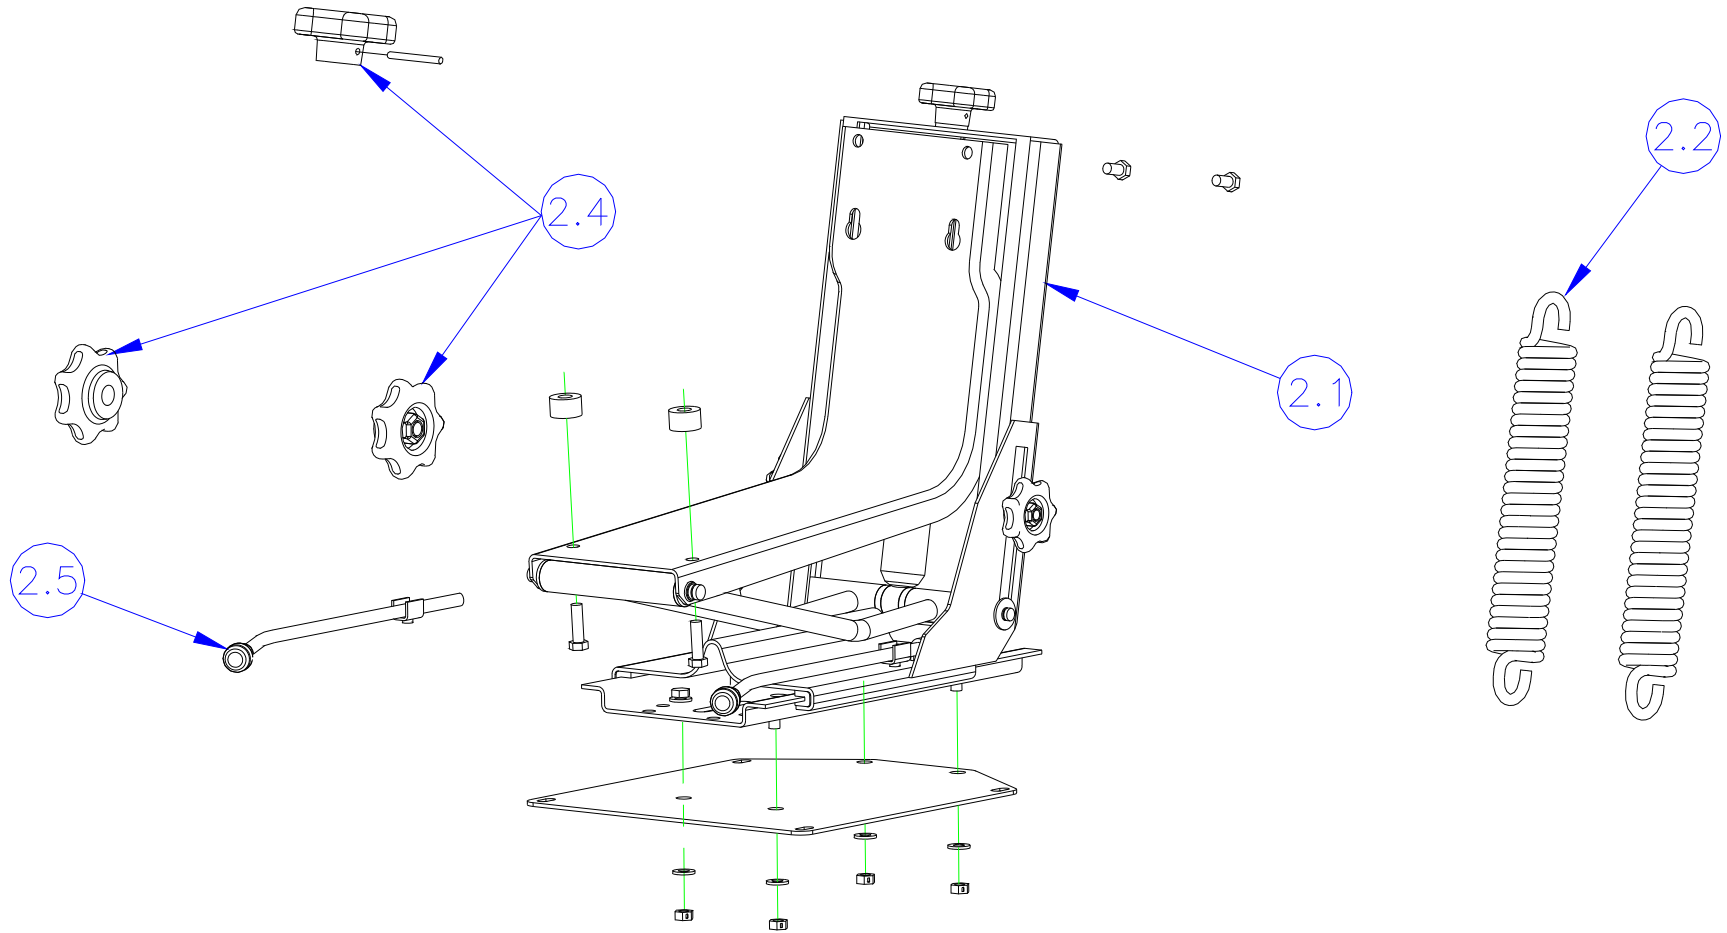

**MECHANICAL
SUSPENSION
SERVICE PARTS LIST
05-06 SERIES**

MECHANICAL SUSPENSION SERVICE PARTS LIST 05-06 SERIES

MECHANICAL SUSPENSION SERVICE PARTS LIST 05-06 SERIES

ITEM	PART NUMBER	DESCRIPTON	STERLING	EURO
2.1	SA19237.901	[06] SERIES SUSPENSION KIT		
2.2	S18856	SUSPENSION SPRING SERVICE KIT		
2.3	S18857	SHOCK ABSORBER KIT		
2.4	S18859	CONTROL KNOB SERVICE KIT		
2.5	S18858	SLIDE LEVER SERVICE KIT		