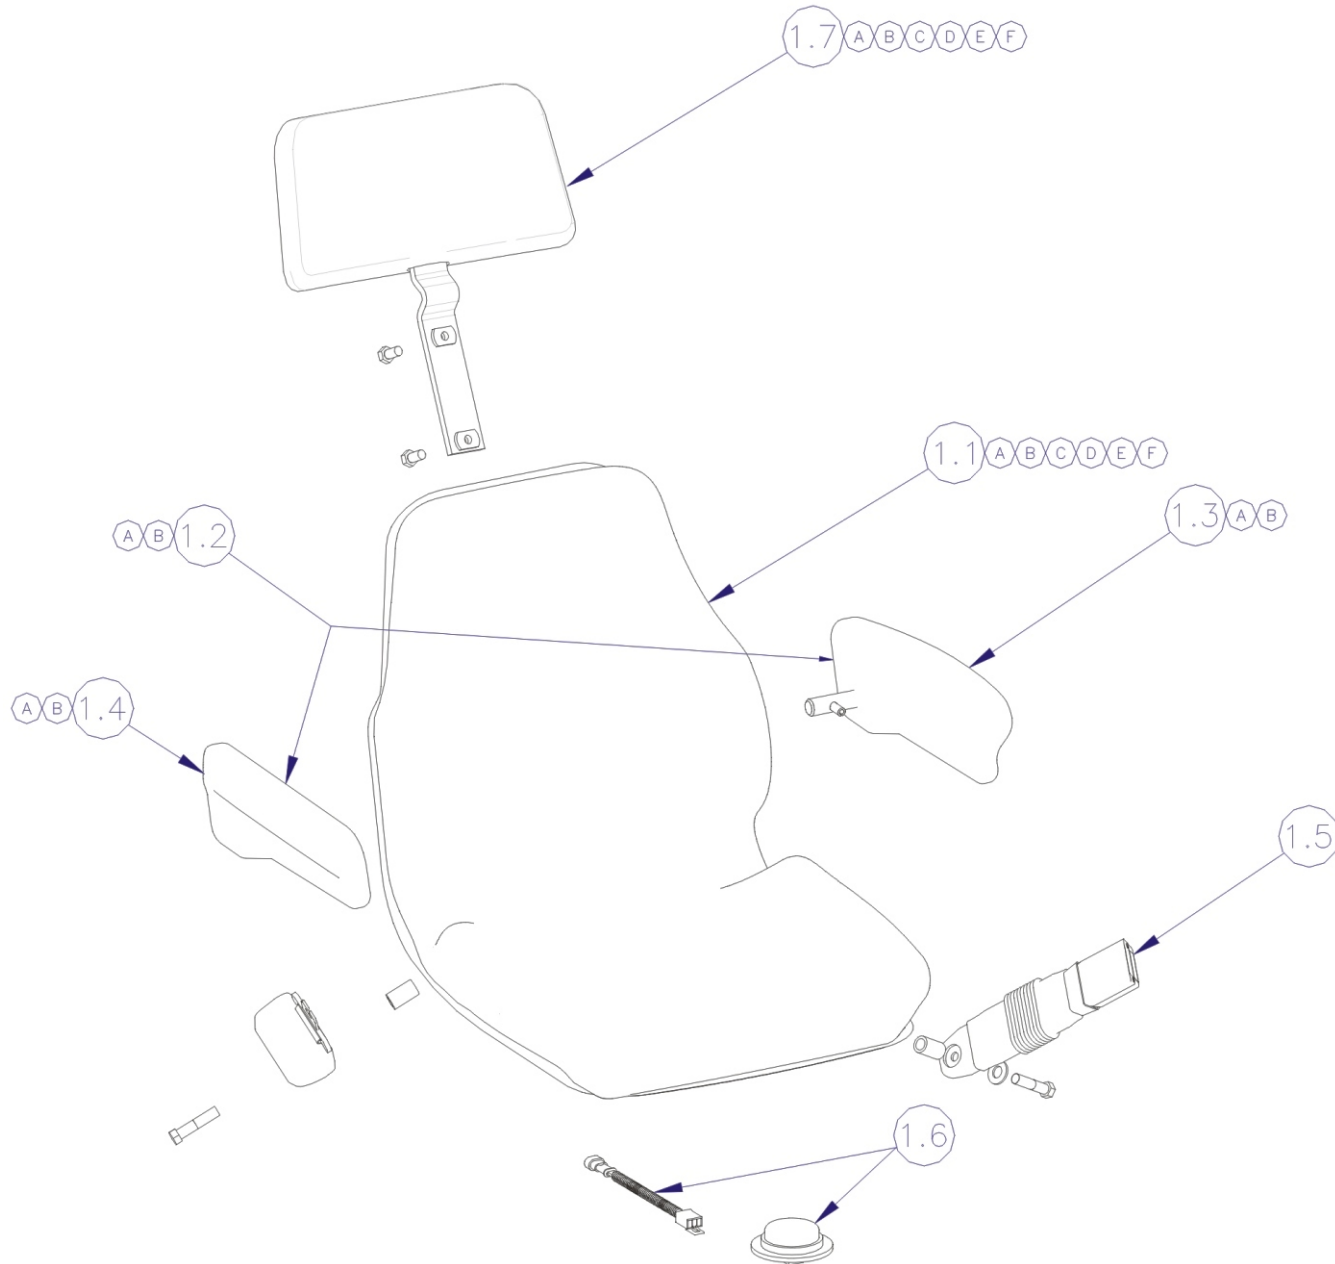

1400 SEAT TOP SERVICE PARTS LIST

1400 SERVICE PARTS LIST

1400 SERVICE PARTS LIST

ITEM	PART NUMBER	DESCRIPTION	STERLING	EURO
1.1	A	SA20327.901	1400 Seat Top Assembly without Arms - Black Vinyl	
	B	SA20328.100.901	1400 Seat Top Assembly without Arms - Black Fabric	
	C	SA20328.150.901	1400 Seat Top Assembly without Arms - Brown Fabric	
	D	SA20328.200.901	1400 Seat Top Assembly without Arms - Grey Fabric	
	E	SA20328.400.901	1400 Seat Top Assembly without Arms - Grey Velour	
	F	SA20328.550.901	1400 Seat Top Assembly without Arms - Zora Blue Velour	
1.2	A	SA6794.901	Armrest Kit LH & RH, Tilt up Long	
	B	SA15704.901	Armrest Kit LH & RH, Adjustable Long	
1.3	A	SA9135.901	Armrest Kit LH, Tilt up Long	
	B	SA10759.901	Armrest Kit LH, Adjustable	
1.4	A	SA9136.901	Armrest Kit RH, Tilt up Long	
	B	SA10760.901	Armrest Kit RH, Adjustable	
1.5	A	SA19079	Static Seat Belt Service Kit	
	B	SA19138	Retractable seat belt 2" ridged buckle	
	C	SA19139	Retractable seat belt 2" ANTI-SYNCH buckle	
1.6		SA20547	OPS Service Kit	
1.7	A	SA8018.901	Upper Back Rest Kit - Black Vinyl	
	B	SA8018.100.901	Upper Back Rest Kit - Black Fabric	
	C	SA8018.150.901	Upper Back Rest Kit - Brown Fabric	
	D	SA8018.200.901	Upper Back Rest Kit - Grey Fabric	
	E	SA8018.400.901	Upper Back Rest Kit - Grey Velour	
	F	SA8018.550.901	Upper Back Rest Kit - Zora Blue Velour	
1.8		SA19081.901	Document Holder	